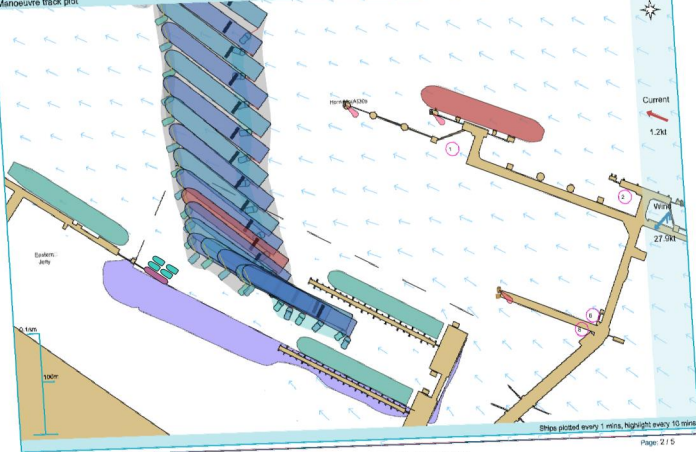

### Manoeuvre track plot

Ships plotted every 1 mins, highlight every 10 mins

Manoeuvre track plot

Ships plotted every 1 mins, highlight every 10 mins

Manoeuvre track plot

Manoeuvre track plot

Ships plotted every 1 mins, highlight every 10 mins

### Manoeuvre track plot

Manoeuvre track plot

Ships plotted every 1 mins, highlight every 10 mins

Manoeuvre track plot

Current  
1.0kt

Wine  
32.0kt

Ships plotted every 1 mins, highlight every 10 mins

Manoeuvre track plot