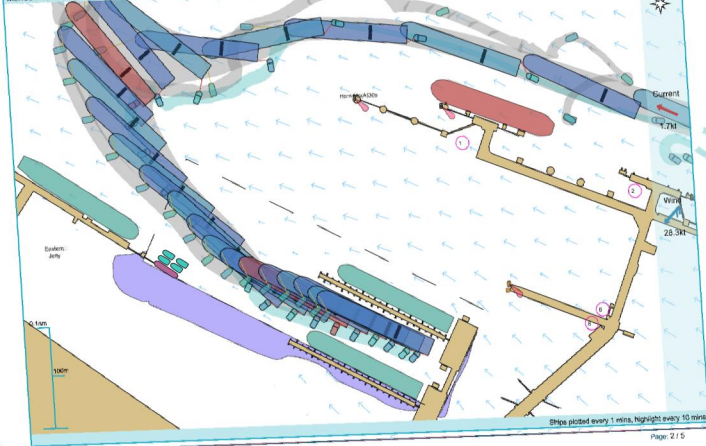

### Manoeuvre track plot

Ships plotted every 1 mins, highlight every 10 mins

Manoeuvre track plot

Ships plotted every 1 mins, highlight every 10 mins

Manoeuvre track plot

Manoeuvre track plot

Ships plotted every 1 mins, highlight every 10 mins

### Manoeuvre track plot

Manoeuvre track plot

Ships plotted every 1 mins, highlight every 10 mins

Manoeuvre track plot

Current  
1.0kt

Wine  
32.0kt

Ships plotted every 1 mins, highlight every 10 mins

Manoeuvre track plot