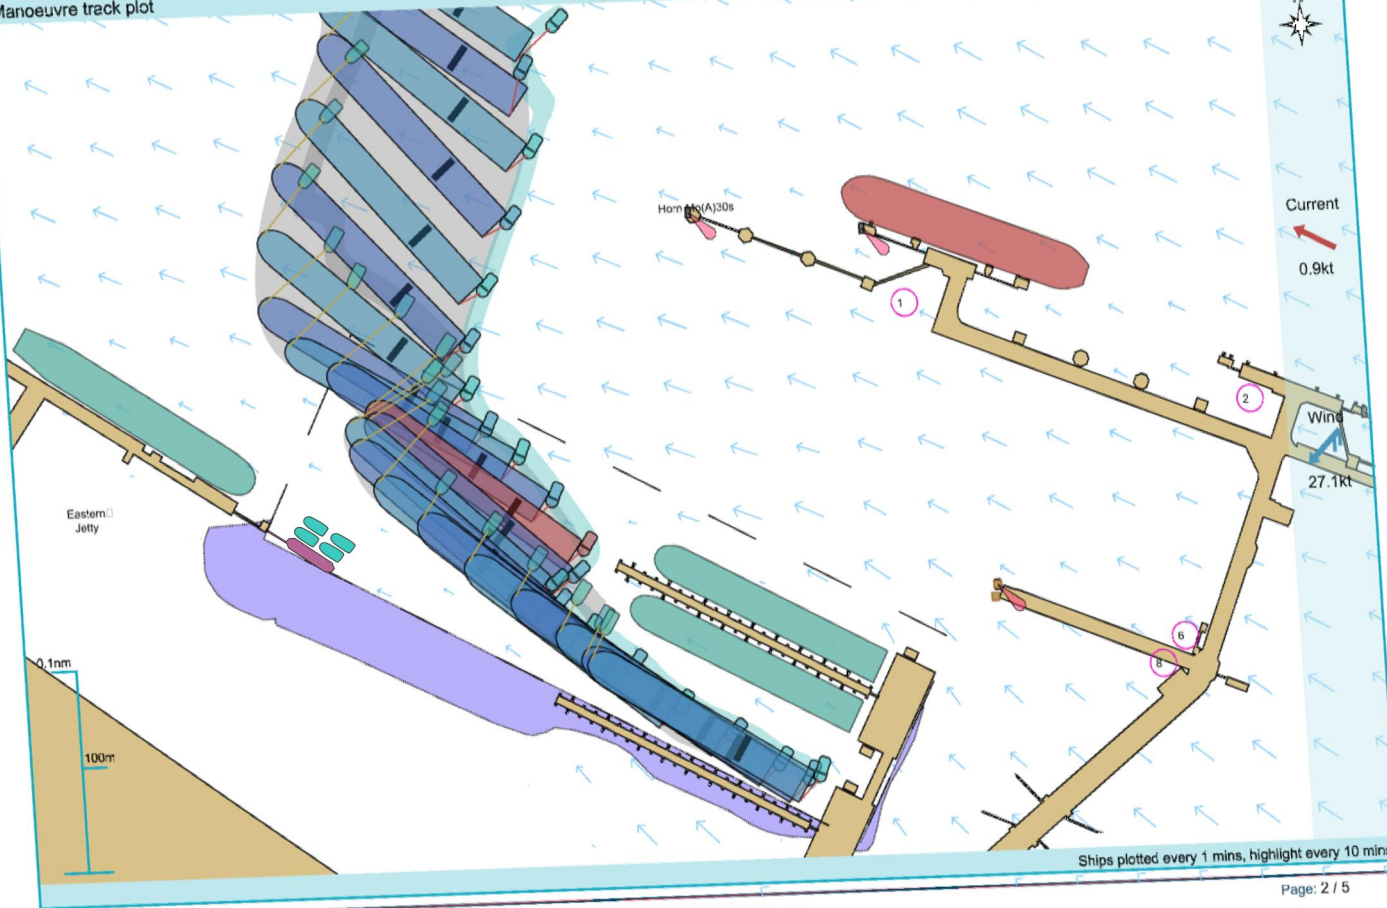

### Manoeuvre track plot

Ships plotted every 1 mins, highlight every 10 mins

Manoeuvre track plot

Ships plotted every 1 mins, highlight every 10 mins

Manoeuvre track plot

Manoeuvre track plot

Ships plotted every 1 mins, highlight every 10 mins

### Manoeuvre track plot

Manoeuvre track plot

Ships plotted every 1 mins, highlight every 10 mins

Manoeuvre track plot

Current  
1.0kt

Wine  
32.0kt

Ships plotted every 1 mins, highlight every 10 mins

Manoeuvre track plot