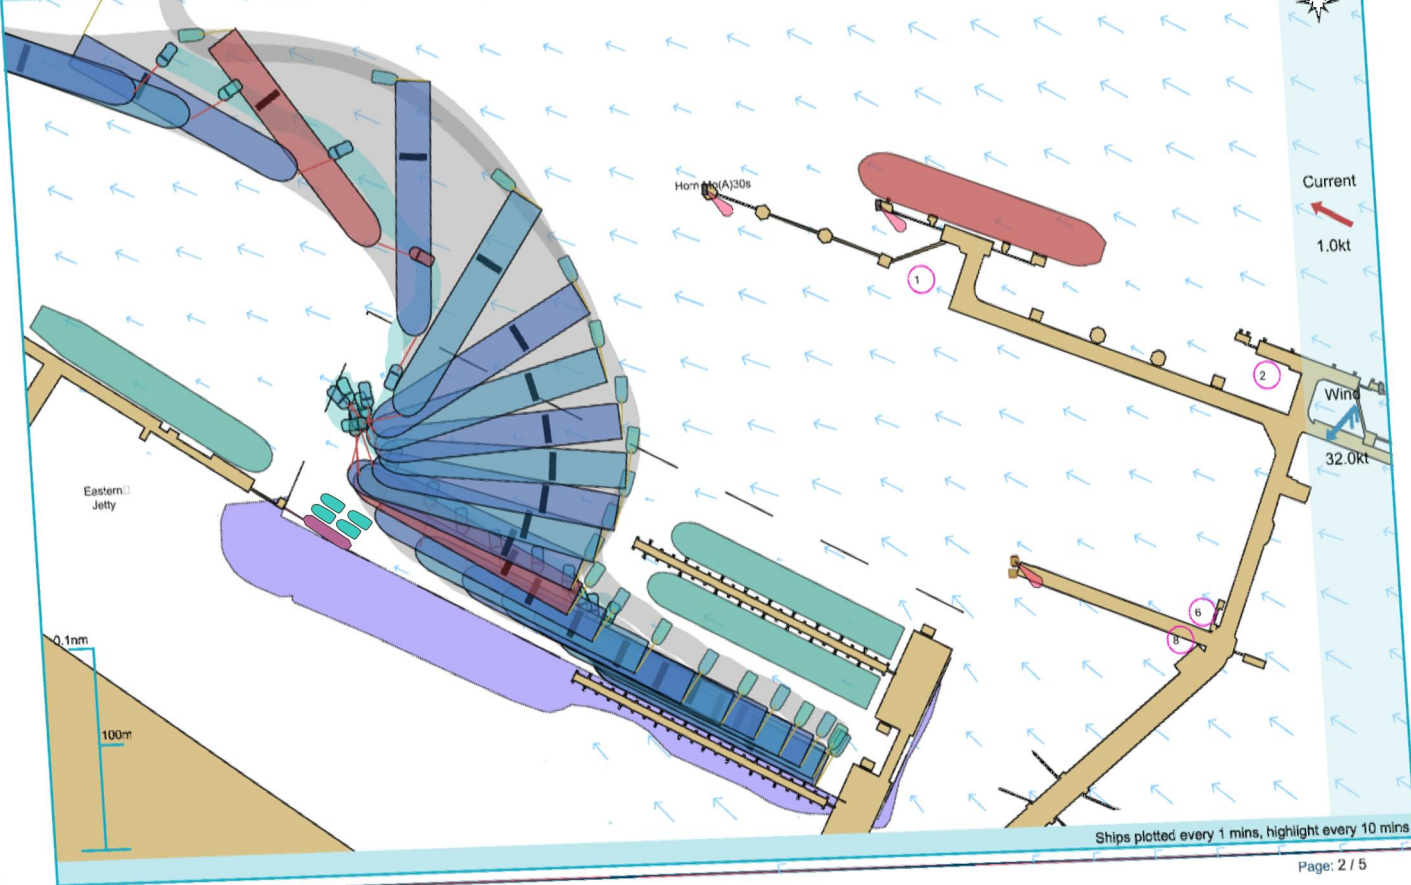

### Manoeuvre track plot

Ships plotted every 1 mins, highlight every 10 mins

Manoeuvre track plot

Ships plotted every 1 mins, highlight every 10 mins

Manoeuvre track plot

Manoeuvre track plot

Ships plotted every 1 mins, highlight every 10 mins

### Manoeuvre track plot

Manoeuvre track plot

Ships plotted every 1 mins, highlight every 10 mins

Manoeuvre track plot

Current  
1.0kt

Wine  
32.0kt

Ships plotted every 1 mins, highlight every 10 mins

Manoeuvre track plot