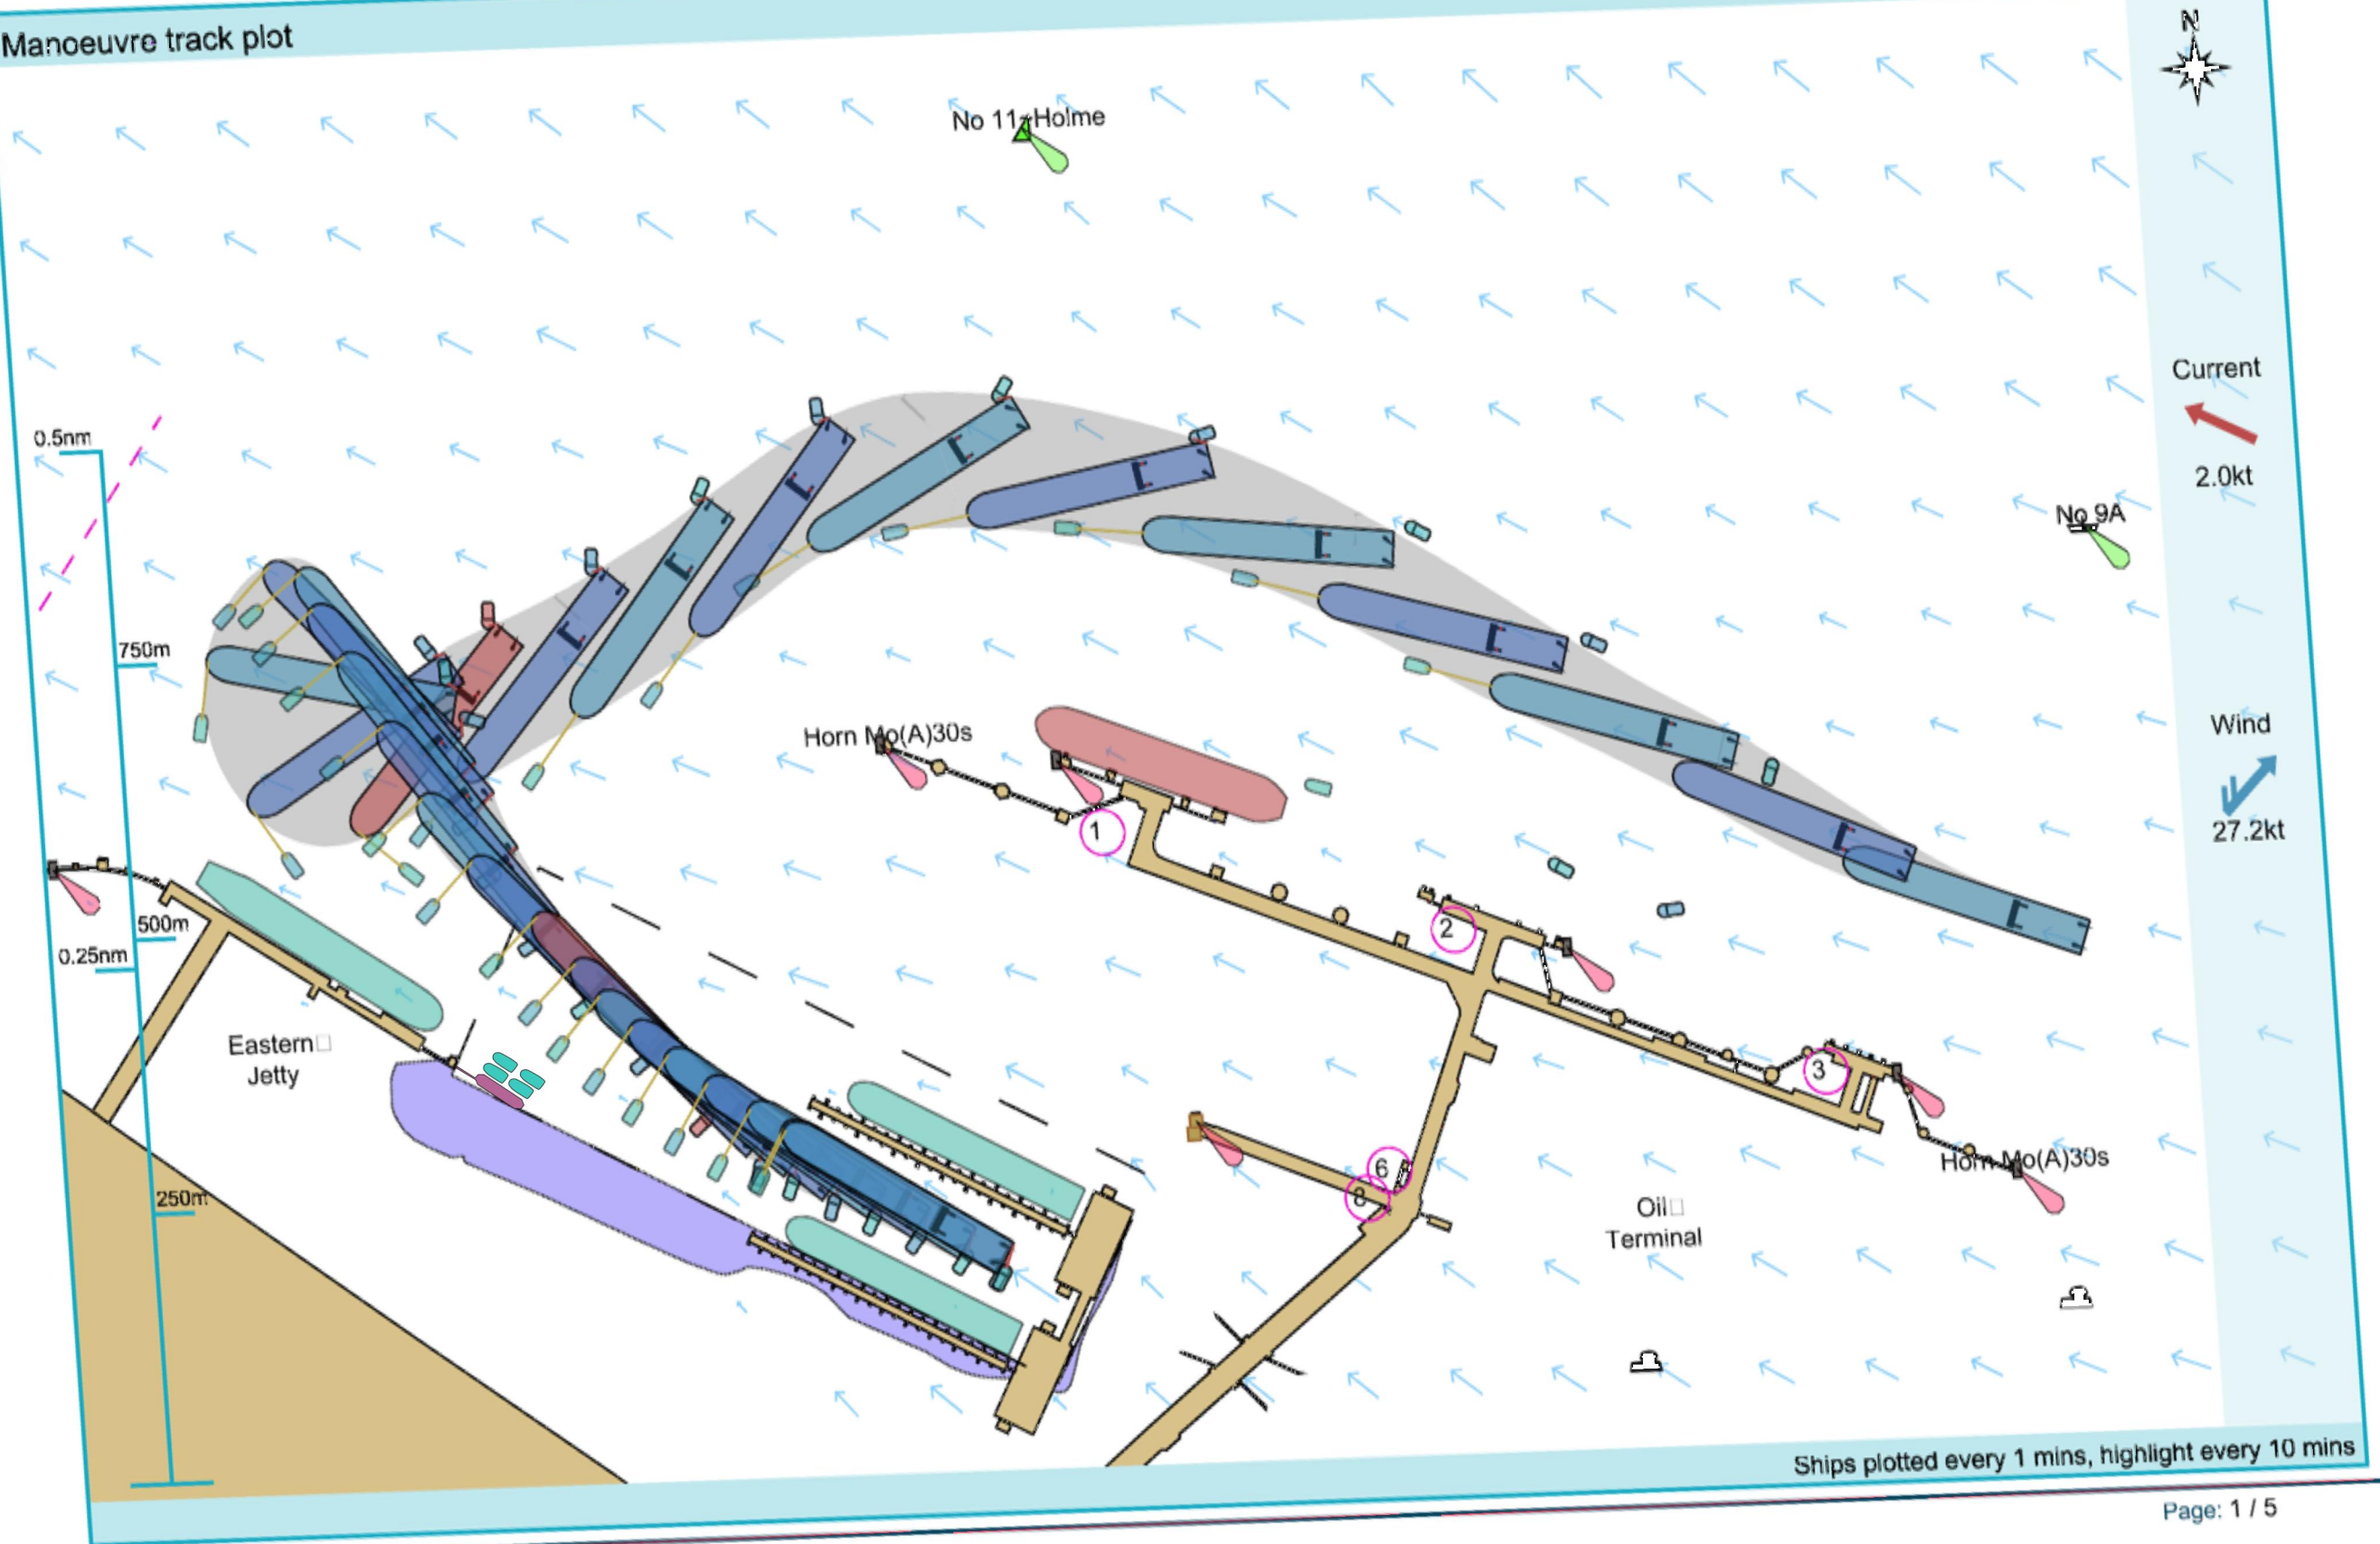

### Manoeuvre track plot

Ships plotted every 1 mins, highlight every 10 mins

Manoeuvre track plot

Ships plotted every 1 mins, highlight every 10 mins

Manoeuvre track plot

Manoeuvre track plot

Ships plotted every 1 mins, highlight every 10 mins

### Manoeuvre track plot

Manoeuvre track plot

Ships plotted every 1 mins, highlight every 10 mins

Manoeuvre track plot

Current  
1.0kt

Wine  
32.0kt

Ships plotted every 1 mins, highlight every 10 mins

Manoeuvre track plot