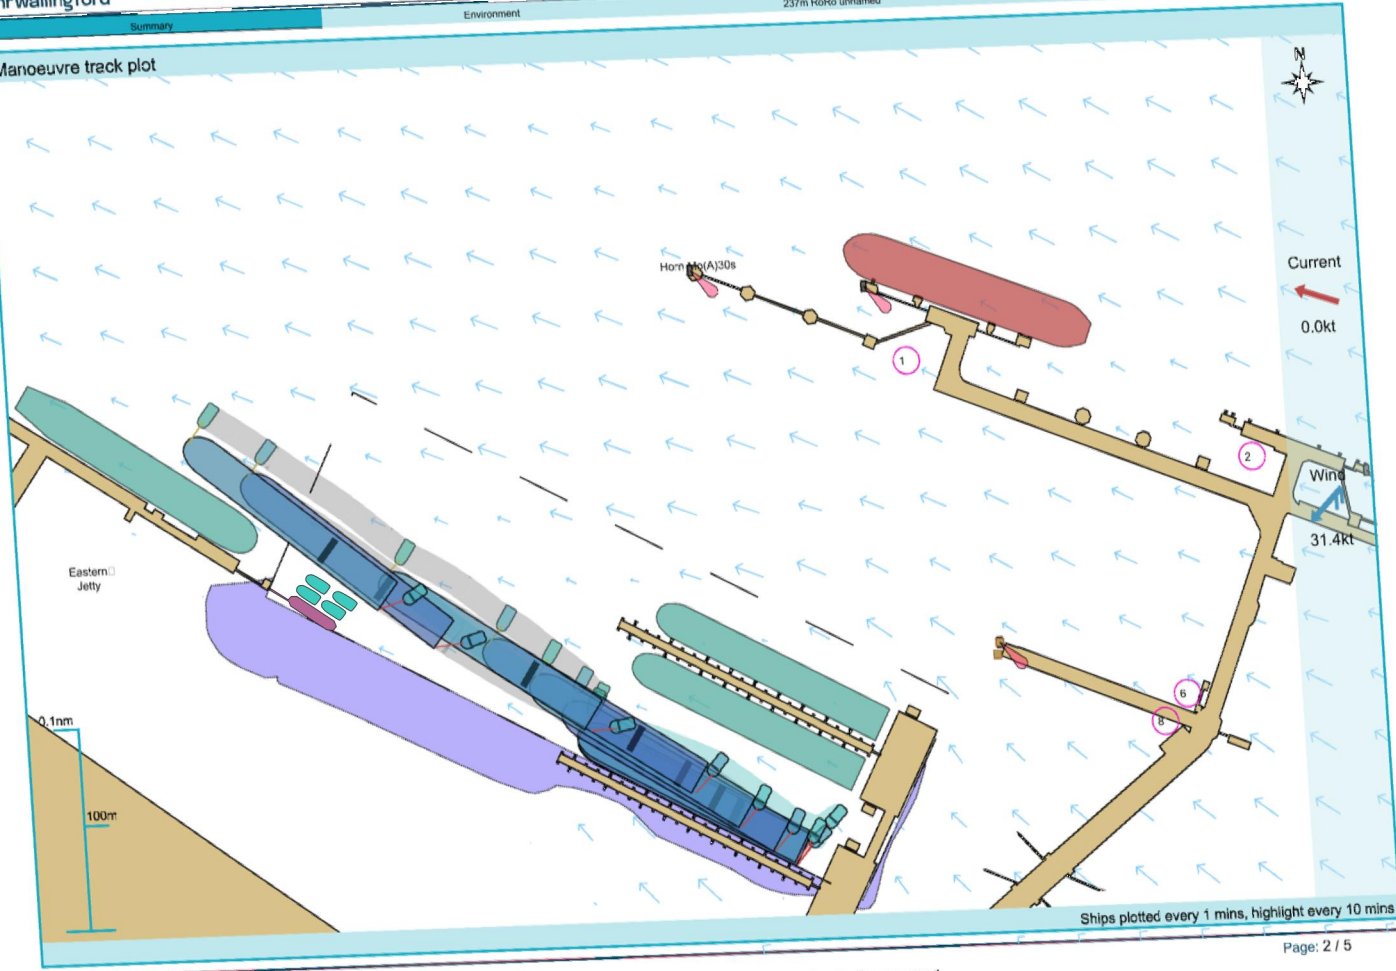

### Manoeuvre track plot

Ships plotted every 1 mins, highlight every 10 mins

Manoeuvre track plot

Ships plotted every 1 mins, highlight every 10 mins

Manoeuvre track plot

Manoeuvre track plot

Ships plotted every 1 mins, highlight every 10 mins

### Manoeuvre track plot

Manoeuvre track plot

Ships plotted every 1 mins, highlight every 10 mins

Manoeuvre track plot

Current  
1.0kt

Wine  
32.0kt

Ships plotted every 1 mins, highlight every 10 mins

Manoeuvre track plot