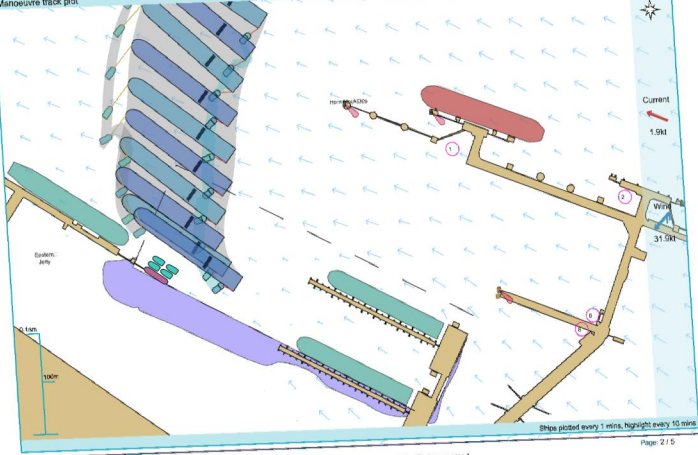

### Manoeuvre track plot

Ships plotted every 1 mins, highlight every 10 mins

Manoeuvre track plot

Ships plotted every 1 mins, highlight every 10 mins

Manoeuvre track plot

Manoeuvre track plot

Ships plotted every 1 mins, highlight every 10 mins

### Manoeuvre track plot

Manoeuvre track plot

Ships plotted every 1 mins, highlight every 10 mins

Manoeuvre track plot

Current  
1.0kt

Wine  
32.0kt

Ships plotted every 1 mins, highlight every 10 mins

Manoeuvre track plot